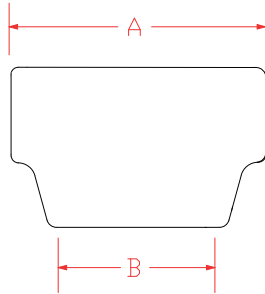

Standard lengths are 12'8" or 13' depending on the profile.

Related Connectors

**Nylon FlexiFin
Fixed 90° Corner Key**

**Nylon FlexiFin
Bending Corner Key**

**Glass Filled Nylon
Wraparound Corner Key**

Butyl Inject Corner Key

Zinc Corner Key

**Nylon Straight
Connector**

**Nylon Straight Connector
Pass Desiccant**

Air Spacer

Standard Profile Air Spacer (W)

Part Number	Fractional Size	Air Space in Inches (A)	(B) in Inches	Pieces per Carton	Linear Feet per Carton based on 152"
W188	3/16	0.188	0.070	350	4,434
W219	7/32	0.219	0.070	325	4,117
W235	15/64	0.235	0.075	450	5,850
W250	1/4	0.250	0.100	450	5,700
W281	9/32	0.281	0.110	415	5,395
W297	19/64	0.297	0.115	375	4,875
W312	5/16	0.312	0.130	375	4,750
W344	11/32	0.344	0.145	325	4,225
W360	23/64	0.360	0.160	300	3,900
W375	3/8	0.375	0.175	300	3,800
W406	13/32	0.406	0.200	285	3,705
W438	7/16	0.438	0.212	252	3,192
W469	15/32	0.469	0.230	220	2,860
W485	31/64	0.485	0.275	228	2,964
W500	1/2	0.500	0.300	225	2,850
W520		0.520	0.320	225	2,925
W531	17/32	0.531	0.330	198	2,508
W548	35/64	0.548	0.335	209	2,647
W563	9/16	0.563	0.340	198	2,508
W594	19/32	0.594	0.370	190	2,470
W610	39/64	0.610	0.385	180	2,340
W625	5/8	0.625	0.400	180	2,280
W656	21/32	0.656	0.450	171	2,223
W688	11/16	0.688	0.500	162	2,052
W719	23/32	0.719	0.530	152	1,925
W750	3/4	0.750	0.575	144	1,824
W781	25/32	0.781	0.580	144	1,824
W812	13/16	0.812	0.585	133	1,685
W875	7/8	0.875	0.650	120	1,560
W1000	1	1.000	0.775	114	1,482
W1312	1 5/16	1.312	1.080	84	1,092