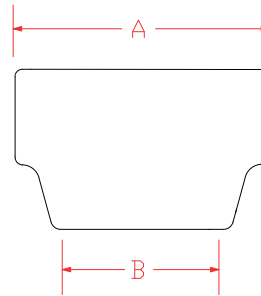

Air Spacer

Standard Profile Air Spacer (W)

Laser-welded air spacers are available in mill finish, clear, light bronze, dark bronze, black and gold anodized aluminum, and galvanized and HY-NZ (Nickel Zinc coated) steel. Spacers can be imprinted or cut-to-length. Zipper welds or solid welds with perforated top can be specified.

Standard lengths are 12'8" or 13' depending on the profile.

Related Connectors

**Nylon FlexiFin
Fixed 90° Corner Key**

**Nylon FlexiFin
Bending Corner Key**

**Glass Filled Nylon
Wraparound Corner Key**

Butyl Inject Corner Key

Zinc Corner Key

**Nylon Straight
Connector**

**Nylon Straight Connector
Pass Desiccant**

Air Spacer

Standard Profile Air Spacer (W)

Part Number	Fractional Size	Air Space in Inches (A)	(B) in Inches	Pieces per Carton	Linear Feet per Carton based on 152"
W188	3/16	0.188	0.070	350	4,434
W219	7/32	0.219	0.070	325	4,117
W235	15/64	0.235	0.075	450	5,850
W250	1/4	0.250	0.100	450	5,700
W281	9/32	0.281	0.110	415	5,395
W297	19/64	0.297	0.115	375	4,875
W312	5/16	0.312	0.130	375	4,750
W344	11/32	0.344	0.145	325	4,225
W360	23/64	0.360	0.160	300	3,900
W375	3/8	0.375	0.175	300	3,800
W406	13/32	0.406	0.200	285	3,705
W438	7/16	0.438	0.212	252	3,192
W469	15/32	0.469	0.230	220	2,860
W485	31/64	0.485	0.275	228	2,964
W500	1/2	0.500	0.300	225	2,850
W520		0.520	0.320	225	2,925
W531	17/32	0.531	0.330	198	2,508
W548	35/64	0.548	0.335	209	2,647
W563	9/16	0.563	0.340	198	2,508
W594	19/32	0.594	0.370	190	2,470
W610	39/64	0.610	0.385	180	2,340
W625	5/8	0.625	0.400	180	2,280
W656	21/32	0.656	0.450	171	2,223
W688	11/16	0.688	0.500	162	2,052
W719	23/32	0.719	0.530	152	1,925
W750	3/4	0.750	0.575	144	1,824
W781	25/32	0.781	0.580	144	1,824
W812	13/16	0.812	0.585	133	1,685
W875	7/8	0.875	0.650	120	1,560
W1000	1	1.000	0.775	114	1,482
W1312	1 5/16	1.312	1.080	84	1,092