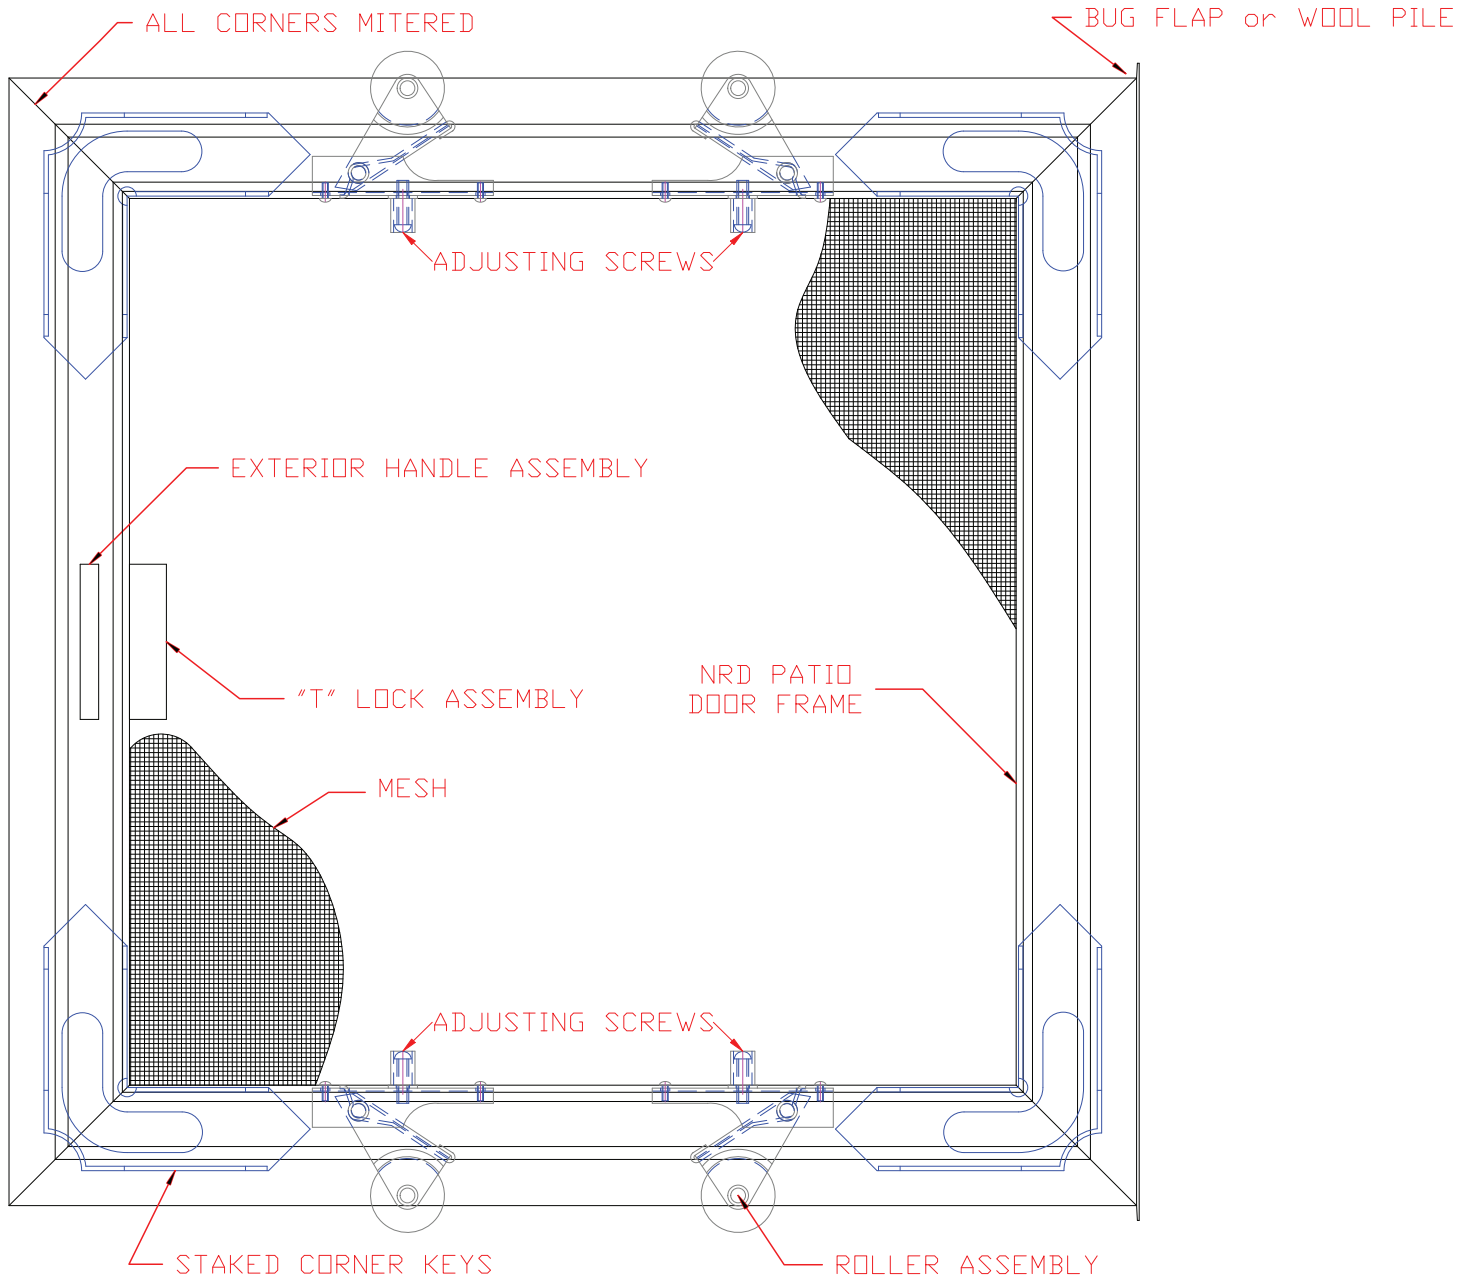

Patio Door Screens & Accessories

Patio Door Screens & Accessories

NRD – Heavy Duty Roll Formed Patio Door Screen

- Premium Roll Formed Patio Door Screen
- Smooth, Reliable Performance
- Strong, Durable Design
- Heavy Duty Roll Formed Aluminum Frame
- Precision, Clean Mitered Corners
- Four Staked, Extra Long Steel Corners Keys Increasing Frame Rigidity
- Quality Molded Handle Set with Lock Tab
- Integrated Recessed Handle with Finger Activated Lock Tab Available
- Top Adjustable Ball Bearing Plated Steel Rollers Standard
- Zinc Die Cast Corners with Integrated Plastic or Steel Side Adjustable Available
- Vinyl Bug Flap Standard – Wool Pile Available
- Coastal Option Available which Includes Stainless Steel Corners and Roller Housings
- Available Fully Assembled or KD
- All Components Available Separately
- Currently Available Colors Include A-White, Tan, Champagne, Terratone, Earthtone, Bronze, Dark Brown, Bright White and Mill - Other Colors per Specific Customer Requirements may be Available

Patio Door Screens & Accessories

NRD – Heavy Duty Roll Formed Patio Door Screen

Patio Door Screens

Patio Door Screens & Accessories

PD1000 – Superior Quality Extruded Patio Door Screen

- Premium Extruded Frame
- Precision, Mitered Corner Design
- Zinc Die Cast Corners with Integrated Plastic or Steel Side Adjustable Rollers Available
- High Quality Molded Handle Set with Lock Tab
- Wool Pile Standard
- Available Fully Assembled or KD
- All Components Available Separately
- Currently Available Colors Include A-White, Tan, and Bronze - Other High Volume Colors per Specific Customer Requirements may be Available

Available Mesh Options for the NRD and PD1000 Include:

- Black or Grey Fiberglass
- Bright or Black Aluminum
- Stainless Steel
- Pet Mesh
- Better Vue

Patio Door Screens & Accessories

PD1000 – Superior Quality Extruded Patio Door Screen