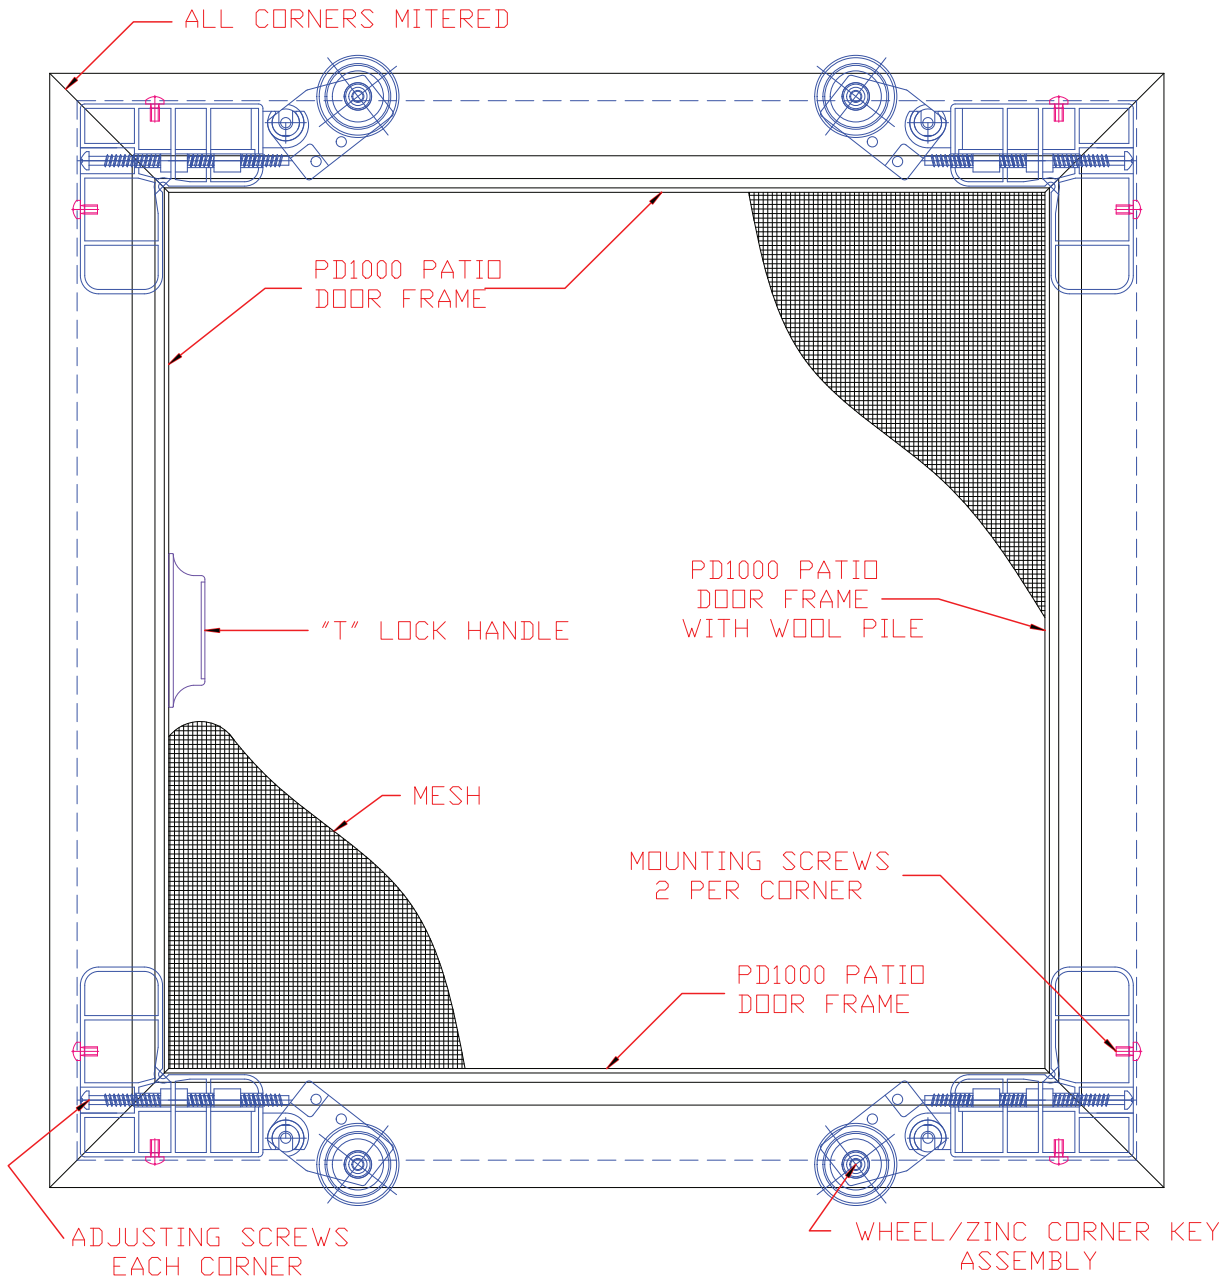

Patio Door Screens & Accessories

NRD – Heavy Duty Roll Formed Patio Door Screen

- Premium Roll Formed Patio Door Screen
- Smooth, Reliable Performance
- Strong, Durable Design
- Heavy Duty Roll Formed Aluminum Frame
- Precision, Clean Mitered Corners
- Four Staked, Extra Long Steel Corners Keys Increasing Frame Rigidity
- Quality Molded Handle Set with Lock Tab
- Integrated Recessed Handle with Finger Activated Lock Tab Available
- Top Adjustable Ball Bearing Plated Steel Rollers Standard
- Zinc Die Cast Corners with Integrated Plastic or Steel Side Adjustable Available
- Vinyl Bug Flap Standard – Wool Pile Available
- Coastal Option Available which Includes Stainless Steel Corners and Roller Housings
- Available Fully Assembled or KD
- All Components Available Separately
- Currently Available Colors Include A-White, Tan, Champagne, Terratone, Earthtone, Bronze, Dark Brown, Bright White and Mill - Other Colors per Specific Customer Requirements may be Available

Patio Door Screens & Accessories

NRD – Heavy Duty Roll Formed Patio Door Screen

Patio Door Screens

Patio Door Screens & Accessories

PD1000 – Superior Quality Extruded Patio Door Screen

- Premium Extruded Frame
- Precision, Mitered Corner Design
- Zinc Die Cast Corners with Integrated Plastic or Steel Side Adjustable Rollers Available
- High Quality Molded Handle Set with Lock Tab
- Wool Pile Standard
- Available Fully Assembled or KD
- All Components Available Separately
- Currently Available Colors Include A-White, Tan, and Bronze - Other High Volume Colors per Specific Customer Requirements may be Available

Available Mesh Options for the NRD and PD1000 Include:

- Black or Grey Fiberglass
- Bright or Black Aluminum
- Stainless Steel
- Pet Mesh
- Better Vue

Patio Door Screens & Accessories

PD1000 – Superior Quality Extruded Patio Door Screen