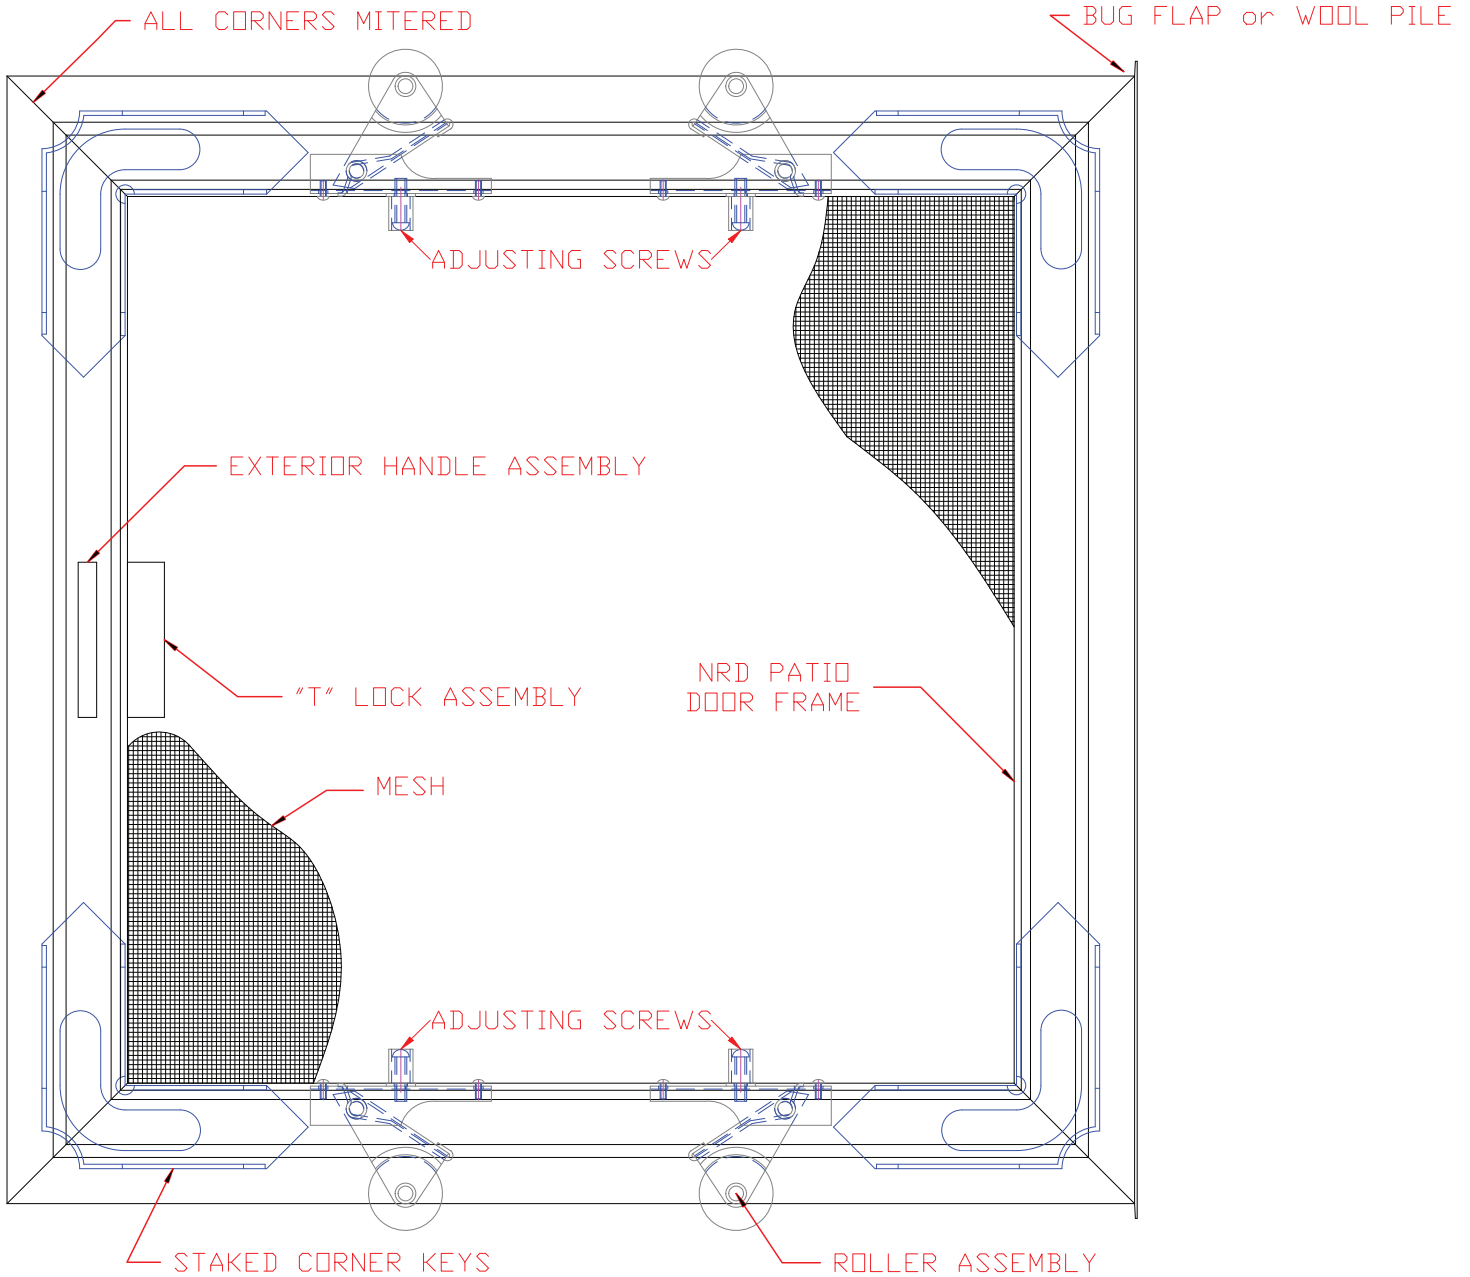

Patio Door Screens & Accessories

NRD – Heavy Duty Roll Formed Patio Door Screen

- Premium Roll Formed Patio Door Screen
- Smooth, Reliable Performance
- Strong, Durable Design
- Heavy Duty Roll Formed Aluminum Frame
- Precision, Clean Mitered Corners
- Four Staked, Extra Long Steel Corners Keys Increasing Frame Rigidity
- Quality Molded Handle Set with Lock Tab
- Integrated Recessed Handle with Finger Activated Lock Tab Available
- Top Adjustable Ball Bearing Plated Steel Rollers Standard
- Zinc Die Cast Corners with Integrated Plastic or Steel Side Adjustable Available
- Vinyl Bug Flap Standard – Wool Pile Available
- Coastal Option Available which Includes Stainless Steel Corners and Roller Housings
- Available Fully Assembled or KD
- All Components Available Separately
- Currently Available Colors Include A-White, Tan, Champagne, Terratone, Earthtone, Bronze, Dark Brown, Bright White and Mill - Other Colors per Specific Customer Requirements may be Available

Patio Door Screens & Accessories

NRD – Heavy Duty Roll Formed Patio Door Screen

Patio Door Screens

Patio Door Screens & Accessories

PD1000 – Superior Quality Extruded Patio Door Screen

- Premium Extruded Frame
- Precision, Mitered Corner Design
- Zinc Die Cast Corners with Integrated Plastic or Steel Side Adjustable Rollers Available
- High Quality Molded Handle Set with Lock Tab
- Wool Pile Standard
- Available Fully Assembled or KD
- All Components Available Separately
- Currently Available Colors Include A-White, Tan, and Bronze - Other High Volume Colors per Specific Customer Requirements may be Available