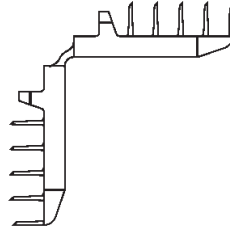

Standard lengths are 5 meters or 16.4'.

WLPA 3D Profile

WLPA Top View

Related Connectors

**Nylon FlexiFin
Fixed 90° Corner Key**

**Nylon FlexiFin
Bending Corner Key**

**Steel Straight
Connector**

Air Spacer

WLPA Low Profile Air Spacer

Part Number	Fractional Size	Air Space in Inches (A)	Air Space in MM	Pieces per Carton	Linear Feet per Carton based on 16.3"
WLPA156	5/32	0.156	4.0	450	5,525
WLPA219	7/32	0.219	5.5	600	4,550
WLPA250	1/4	0.250	6.5	540	7,150
WLPA312	5/16	0.312	7.75	480	5,200
WLPA375	3/8	0.375	9.5	360	6,500
WLPA438	7/16	0.438	11.2	300	6,500
WLPA469	15/32	0.469	11.5	300	5,525
WLPA500	1/2	0.500	12.5	280	5,200
WLPA531	17/32	0.531	13.5	260	5,200
WLPA563	9/16	0.563	14.5	240	4,875
WLPA625	5/8	0.625	15.5	220	4,550
WLPA688	11/16	0.688	17.5	200	4,472
WLPA750	3/4	0.750	19.2	180	3,770
WLPA812	13/16	0.812	20.5	160	3,744
WLPA938	15/16	0.938	23.5	132	3,575

Air Spacer

WLPA Low Profile Air Spacer

**Nylon FlexiFin
Fixed 90° Corner Key**

Part Number	Fractional Size	Air Space in MM	Key Part Number	Pieces per Box
WLPA156	5/32	4.0	DWLPA156P	5,000
WLPA219	7/32	5.5	DWLPA219P	5,000
WLPA250	1/4	6.5	DWLPA250P	5,000
WLPA312	5/16	7.75	DWLPA312P	5,000
WLPA375	3/8	9.5	DWLPA375P	5,000
WLPA438	7/16	11.2	DWLPA438P	5,000
WLPA500	1/2	12.5	DWLPA500P	5,000
WLPA531	17/32	13.5	DWLPA531P	5,000
WLPA563	9/16	14.5	DWLPA563P	5,000
WLPA625	5/8	15.5	DWLPA625P	5,000
WLPA688	11/16	17.5	DWLPA688P	5,000
WLPA750	3/4	19.2	DWLPA750P	5,000
WLPA938	15/16	23.5	DWLPA938P	5,000

WLPA Low Profile Air Spacer

**Nylon FlexiFin
Bending Corner Key**

Part Number	Fractional Size	Air Space in MM	Key Part Number	Pieces per Box
WLPA250	1/4	6.5	DW250LPSWA	2,400
WLPA312	5/16	7.75	DW312LPSWA	2,000
WLPA375	3/8	9.5	DW375LPSWA	1,500
WLPA438	7/16	11.2	DW438LPSWA	1,200
WLPA500	1/2	12.5	DW500LPSWA	1,000
WLPA563	9/16	14.5	DW563LPSWA	900
WLPA625	5/8	15.5	DW625LPSWA	800
WLPA688	11/16	17.5	DW688LPSWA	700
WLPA750	3/4	19.2	DW750LPSWA	600