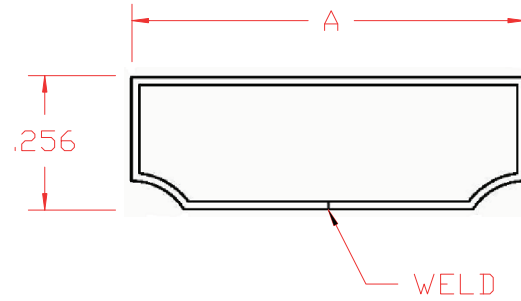

Standard lengths are 5 meters or 16.4'.

WLPA 3D Profile

WLPA Top View

Related Connectors

**Nylon FlexiFin
Fixed 90° Corner Key**

**Nylon FlexiFin
Bending Corner Key**

**Steel Straight
Connector**

Air Spacer

WLPA Low Profile Air Spacer

Part Number	Fractional Size	Air Space in Inches (A)	Air Space in MM	Pieces per Carton	Linear Feet per Carton based on 16.3"
WLPA156	5/32	0.156	4.0	450	5,525
WLPA219	7/32	0.219	5.5	600	4,550
WLPA250	1/4	0.250	6.5	540	7,150
WLPA312	5/16	0.312	7.75	480	5,200
WLPA375	3/8	0.375	9.5	360	6,500
WLPA438	7/16	0.438	11.2	300	6,500
WLPA469	15/32	0.469	11.5	300	5,525
WLPA500	1/2	0.500	12.5	280	5,200
WLPA531	17/32	0.531	13.5	260	5,200
WLPA563	9/16	0.563	14.5	240	4,875
WLPA625	5/8	0.625	15.5	220	4,550
WLPA688	11/16	0.688	17.5	200	4,472
WLPA750	3/4	0.750	19.2	180	3,770
WLPA812	13/16	0.812	20.5	160	3,744
WLPA938	15/16	0.938	23.5	132	3,575

Air Spacer

WLPA Low Profile Air Spacer

**Nylon FlexiFin
Fixed 90° Corner Key**

Part Number	Fractional Size	Air Space in MM	Key Part Number	Pieces per Box
WLPA156	5/32	4.0	DWLPA156P	5,000
WLPA219	7/32	5.5	DWLPA219P	5,000
WLPA250	1/4	6.5	DWLPA250P	5,000
WLPA312	5/16	7.75	DWLPA312P	5,000
WLPA375	3/8	9.5	DWLPA375P	5,000
WLPA438	7/16	11.2	DWLPA438P	5,000
WLPA500	1/2	12.5	DWLPA500P	5,000
WLPA531	17/32	13.5	DWLPA531P	5,000
WLPA563	9/16	14.5	DWLPA563P	5,000
WLPA625	5/8	15.5	DWLPA625P	5,000
WLPA688	11/16	17.5	DWLPA688P	5,000
WLPA750	3/4	19.2	DWLPA750P	5,000
WLPA938	15/16	23.5	DWLPA938P	5,000