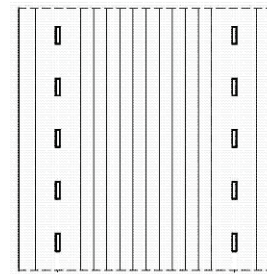

Air Spacer

WLPA Low Profile Air Spacer

WLPA induction welded air spacers are available in mill finish, clear, light bronze, dark bronze, black, gold anodized aluminum. Painted top spacers are available subject to minimum volumes. WLPA spacers can be imprinted and are available subject to minimum volumes. WLPA low profile spacers are ideal for bending and automated bending applications.

Standard lengths are 5 meters or 16.4'.

WLPA 3D Profile

WLPA Top View

Related Connectors

**Nylon FlexiFin
Fixed 90° Corner Key**

**Nylon FlexiFin
Bending Corner Key**

**Steel Straight
Connector**

Air Spacer