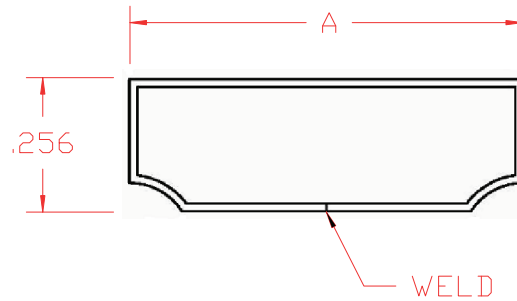

Air Spacer

WLPA Low Profile Air Spacer

WLPA induction welded air spacers are available in mill finish, clear, light bronze, dark bronze, black, gold anodized aluminum. Painted top spacers are available subject to minimum volumes. WLPA spacers can be imprinted and are available subject to minimum volumes. WLPA low profile spacers are ideal for bending and automated bending applications.

Standard lengths are 5 meters or 16.4'.

WLPA 3D Profile

WLPA Top View

Related Connectors

**Nylon FlexiFin
Fixed 90° Corner Key**

**Nylon FlexiFin
Bending Corner Key**

**Steel Straight
Connector**

Air Spacer