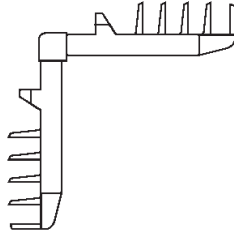

Standard lengths are 5 meters or 16.4'.

WLPA 3D Profile

WLPA Top View

Related Connectors

**Nylon FlexiFin
Fixed 90° Corner Key**

**Nylon FlexiFin
Bending Corner Key**

**Steel Straight
Connector**

Air Spacer

WLPA Low Profile Air Spacer

Part Number	Fractional Size	Air Space in Inches (A)	Air Space in MM	Pieces per Carton	Linear Feet per Carton based on 16.3"
WLPA156	5/32	0.156	4.0	450	5,525
WLPA219	7/32	0.219	5.5	600	4,550
WLPA250	1/4	0.250	6.5	540	7,150
WLPA312	5/16	0.312	7.75	480	5,200
WLPA375	3/8	0.375	9.5	360	6,500
WLPA438	7/16	0.438	11.2	300	6,500
WLPA469	15/32	0.469	11.5	300	5,525
WLPA500	1/2	0.500	12.5	280	5,200
WLPA531	17/32	0.531	13.5	260	5,200
WLPA563	9/16	0.563	14.5	240	4,875
WLPA625	5/8	0.625	15.5	220	4,550
WLPA688	11/16	0.688	17.5	200	4,472
WLPA750	3/4	0.750	19.2	180	3,770
WLPA812	13/16	0.812	20.5	160	3,744
WLPA938	15/16	0.938	23.5	132	3,575

Air Spacer

WLPA Low Profile Air Spacer

**Nylon FlexiFin
Fixed 90° Corner Key**

Part Number	Fractional Size	Air Space in MM	Key Part Number	Pieces per Box
WLPA156	5/32	4.0	DWLPA156P	5,000
WLPA219	7/32	5.5	DWLPA219P	5,000
WLPA250	1/4	6.5	DWLPA250P	5,000
WLPA312	5/16	7.75	DWLPA312P	5,000
WLPA375	3/8	9.5	DWLPA375P	5,000
WLPA438	7/16	11.2	DWLPA438P	5,000
WLPA500	1/2	12.5	DWLPA500P	5,000
WLPA531	17/32	13.5	DWLPA531P	5,000
WLPA563	9/16	14.5	DWLPA563P	5,000
WLPA625	5/8	15.5	DWLPA625P	5,000
WLPA688	11/16	17.5	DWLPA688P	5,000
WLPA750	3/4	19.2	DWLPA750P	5,000
WLPA938	15/16	23.5	DWLPA938P	5,000