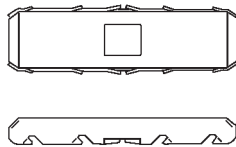

Air Spacer

Thermal Edge Low Profile Air Spacer (TEF)

Hygrade's Low Profile Thermal Edge product is a uniquely designed, efficient and cost-effective warm edge spacer with the following benefits:

- Superior combination of thermal efficiency and structural strength
- True warm edge benefits: Increased edge temperature and reduced perimeter condensation
- Precisely formed rigid steel base with UV resistant polymer cap
- Available in low profile and Heat Mirror compatible profiles
- Available in White, Grey, Light Grey and Black
- Bendable with traditional metal spacer benders
- Easy to fill with desiccant
- Requires no new capital equipment
- Compatible with and enhances performance of Low-E coatings and gas filling

Related Connectors

Nylon FlexiFin
Fixed 90° Fixed Corner Key

Steel Straight Connector

Air Spacer

Thermal Edge Low Profile Air Spacer (TEF)

Part Number	Fractional Size	Air Space in Inches (A)	(B) in Inches	Pieces per Carton	Linear Feet per Carton based on 156"
TEF250	1/4	0.250	0.144	264	3,432
TEF312	5/16	0.312	0.206	204	2,652
TEF375	3/8	0.375	0.269	168	2,184
TEF438	7/16	0.438	0.333	144	1,872
TEF468	15/32	0.468	0.366	132	1,716
TEF500	1/2	0.500	0.400	132	1,716
TEF531	17/32	0.531	0.426	120	1,560
TEF563	9/16	0.562	0.458	108	1,404
TEF594	19/32	0.594	0.490	108	1,404
TEF625	5/8	0.625	0.521	96	1,248
TEF688	11/16	0.688	0.583	96	1,248
TEF750	3/4	0.750	0.650	84	1,092