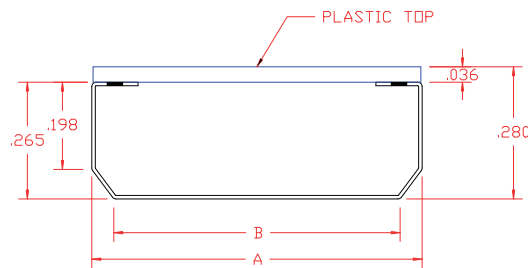

Air Spacer

Thermal Edge Low Profile Air Spacer (TEF)

Hygrade's Low Profile Thermal Edge product is a uniquely designed, efficient and cost-effective warm edge spacer with the following benefits:

- Superior combination of thermal efficiency and structural strength
- True warm edge benefits: Increased edge temperature and reduced perimeter condensation
- Precisely formed rigid steel base with UV resistant polymer cap
- Available in low profile and Heat Mirror compatible profiles
- Available in White, Grey, Light Grey and Black
- Bendable with traditional metal spacer benders
- Easy to fill with desiccant
- Requires no new capital equipment
- Compatible with and enhances performance of Low-E coatings and gas filling

Related Connectors

Nylon FlexiFin
Fixed 90° Fixed Corner Key

Steel Straight Connector

Air Spacer

Thermal Edge Low Profile Air Spacer (TEF)

Part Number	Fractional Size	Air Space in Inches (A)	(B) in Inches	Pieces per Carton	Linear Feet per Carton based on 156"
TEF250	1/4	0.250	0.144	264	3,432
TEF312	5/16	0.312	0.206	204	2,652
TEF375	3/8	0.375	0.269	168	2,184
TEF438	7/16	0.438	0.333	144	1,872
TEF468	15/32	0.468	0.366	132	1,716
TEF500	1/2	0.500	0.400	132	1,716
TEF531	17/32	0.531	0.426	120	1,560
TEF563	9/16	0.562	0.458	108	1,404
TEF594	19/32	0.594	0.490	108	1,404
TEF625	5/8	0.625	0.521	96	1,248
TEF688	11/16	0.688	0.583	96	1,248
TEF750	3/4	0.750	0.650	84	1,092

Air Spacer

Thermal Edge Low Profile Air Spacer (TEF)

**Nylon FlexiFin
Fixed 90° Fixed Corner Key**

Part Number	Fractional Size	Key Part Number	Pieces per Box
TEF250	1/4	DTE250	2,500
TEF312	5/16	DTE312	2,500
TEF375	3/8	DTE375	2,500
TEF406	13/32	DTE406	2,500
TEF438	7/16	DTE438	2,500
TEF468	15/32	DTE468	2,500
TEF500	1/2	DTE500	2,500
TEF531	17/32	DTE531	2,500
TEF563	9/16	DTE563	2,500
TEF594	19/32	DTE594	2,500
TEF605	39/64	DTE605	2,500
TEF625	5/8	DTE625	2,500
TEF640	41/64	DTE640	2,500
TEF688	11/16	DTE688	2,500
TEF750	3/4	DTE750	2,500
TEF812	13/16	DTE812	2,500