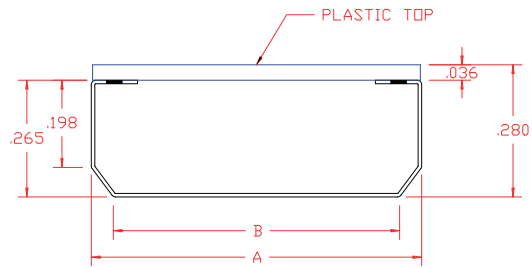

Air Spacer

Thermal Edge Low Profile Air Spacer (TEF)

Hygrade's Low Profile Thermal Edge product is a uniquely designed, efficient and cost-effective warm edge spacer with the following benefits:

- Superior combination of thermal efficiency and structural strength
- True warm edge benefits: Increased edge temperature and reduced perimeter condensation
- Precisely formed rigid steel base with UV resistant polymer cap
- Available in low profile and Heat Mirror compatible profiles
- Available in White, Grey, Light Grey and Black
- Bendable with traditional metal spacer benders
- Easy to fill with desiccant
- Requires no new capital equipment
- Compatible with and enhances performance of Low-E coatings and gas filling

Related Connectors

Nylon FlexiFin
Fixed 90° Fixed Corner Key

Steel Straight Connector

Air Spacer

Thermal Edge Low Profile Air Spacer (TEF)

Part Number	Fractional Size	Air Space in Inches (A)	(B) in Inches	Pieces per Carton	Linear Feet per Carton based on 156"
TEF250	1/4	0.250	0.144	264	3,432
TEF312	5/16	0.312	0.206	204	2,652
TEF375	3/8	0.375	0.269	168	2,184
TEF438	7/16	0.438	0.333	144	1,872
TEF468	15/32	0.468	0.366	132	1,716
TEF500	1/2	0.500	0.400	132	1,716
TEF531	17/32	0.531	0.426	120	1,560
TEF563	9/16	0.562	0.458	108	1,404
TEF594	19/32	0.594	0.490	108	1,404
TEF625	5/8	0.625	0.521	96	1,248
TEF688	11/16	0.688	0.583	96	1,248
TEF750	3/4	0.750	0.650	84	1,092

Air Spacer

Thermal Edge Low Profile Air Spacer (TEF)

**Nylon FlexiFin
Fixed 90° Fixed Corner Key**

Part Number	Fractional Size	Key Part Number	Pieces per Box
TEF250	1/4	DTE250	2,500
TEF312	5/16	DTE312	2,500
TEF375	3/8	DTE375	2,500
TEF406	13/32	DTE406	2,500
TEF438	7/16	DTE438	2,500
TEF468	15/32	DTE468	2,500
TEF500	1/2	DTE500	2,500
TEF531	17/32	DTE531	2,500
TEF563	9/16	DTE563	2,500
TEF594	19/32	DTE594	2,500
TEF605	39/64	DTE605	2,500
TEF625	5/8	DTE625	2,500
TEF640	41/64	DTE640	2,500
TEF688	11/16	DTE688	2,500
TEF750	3/4	DTE750	2,500
TEF812	13/16	DTE812	2,500