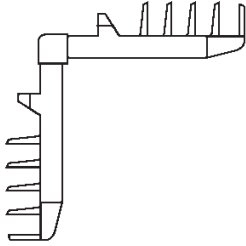

Air Spacer

Thermal Edge Low Profile Air Spacer (TEF)

Hygrade's Low Profile Thermal Edge product is a uniquely designed, efficient and cost-effective warm edge spacer with the following benefits:

- Superior combination of thermal efficiency and structural strength
- True warm edge benefits: Increased edge temperature and reduced perimeter condensation
- Precisely formed rigid steel base with UV resistant polymer cap
- Available in low profile and Heat Mirror compatible profiles
- Available in White, Grey, Light Grey and Black
- Bendable with traditional metal spacer benders
- Easy to fill with desiccant
- Requires no new capital equipment
- Compatible with and enhances performance of Low-E coatings and gas filling

Related Connectors

Nylon FlexiFin
Fixed 90° Fixed Corner Key

Steel Straight Connector

Air Spacer

Thermal Edge Low Profile Air Spacer (TEF)

Part Number	Fractional Size	Air Space in Inches (A)	(B) in Inches	Pieces per Carton	Linear Feet per Carton based on 156"
TEF250	1/4	0.250	0.144	264	3,432
TEF312	5/16	0.312	0.206	204	2,652
TEF375	3/8	0.375	0.269	168	2,184
TEF438	7/16	0.438	0.333	144	1,872
TEF468	15/32	0.468	0.366	132	1,716
TEF500	1/2	0.500	0.400	132	1,716
TEF531	17/32	0.531	0.426	120	1,560
TEF563	9/16	0.562	0.458	108	1,404
TEF594	19/32	0.594	0.490	108	1,404
TEF625	5/8	0.625	0.521	96	1,248
TEF688	11/16	0.688	0.583	96	1,248
TEF750	3/4	0.750	0.650	84	1,092

Air Spacer

Thermal Edge Low Profile Air Spacer (TEF)

**Nylon FlexiFin
Fixed 90° Fixed Corner Key**

Part Number	Fractional Size	Key Part Number	Pieces per Box
TEF250	1/4	DTE250	2,500
TEF312	5/16	DTE312	2,500
TEF375	3/8	DTE375	2,500
TEF406	13/32	DTE406	2,500
TEF438	7/16	DTE438	2,500
TEF468	15/32	DTE468	2,500
TEF500	1/2	DTE500	2,500
TEF531	17/32	DTE531	2,500
TEF563	9/16	DTE563	2,500
TEF594	19/32	DTE594	2,500
TEF605	39/64	DTE605	2,500
TEF625	5/8	DTE625	2,500
TEF640	41/64	DTE640	2,500
TEF688	11/16	DTE688	2,500
TEF750	3/4	DTE750	2,500
TEF812	13/16	DTE812	2,500