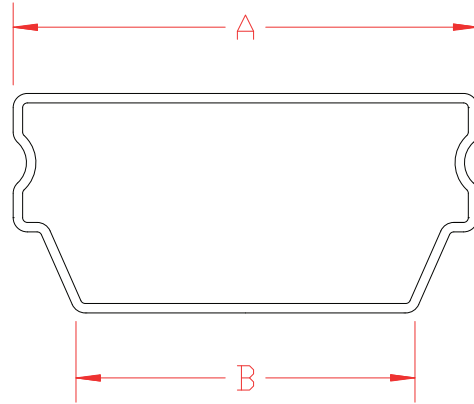

# Air Spacer

## P.I.B Groove Air Space

Laser-welded air spacers are available in mill finish, clear, light bronze, dark bronze, black and gold anodized aluminum, and galvanized and HY-NZ (Nickel Zinc coated) steel. Spacers can be imprinted or cut-to-length. Zipper welds or solid welds with perforated top can be specified.

Standard lengths are 12'8" or 13' depending on the profile.

## P.I.B Groove Air Space

**Nylon FlexiFin  
Fixed 90° Corner Key**

Part Number	Fractional Size	Key Part Number	Pieces per Box
WDS235	15/64	DW188P	4,500
WDS250	1/4	DW188P	4,500
WDS297	19/64	DW250P	11,000
WDS344	11/32	DW312P-1	2,800
WDS360	23/64	DW312P-1	2,800
WDS423	27/64	DW375P	7,000
WDS438	7/16	DW375P	7,000
WDS469	15/32	DW438P	6,000
WDS485	31/64	DW438P	6,000
WDS548	35/64	DW500P	6,000
WDS594	19/32	DW563P	5,000
WDS610	39/64	DW563P	5,000
WDS625	5/8	DW563P	5,000
WDS673	43/64	DW656P	4,000
WDS735	47/64	DW688P	4,000