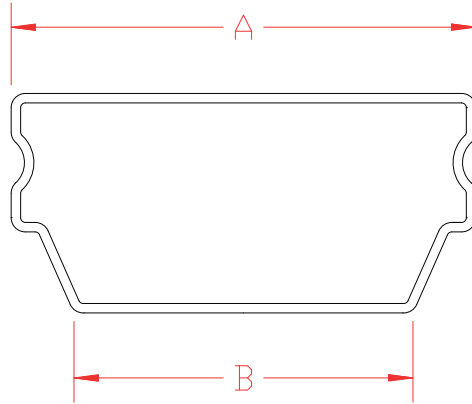

Air Spacer

P.I.B Groove Air Space

Part Number	Fractional Size	Air Space in Inches (A)	(B) in Inches	Pieces per Carton	Linear Feet per Carton based on 156"
WDS219	7/32	0.219	0.070	475	6,175
WDS235	15/64	0.235	0.086	450	5,850
WDS250	1/4	0.250	0.092	425	5,525
WDS281	9/32	0.281	0.100	400	5,200
WDS297	19/64	0.297	0.116	400	5,200
WDS312	5/16	0.312	0.132	375	7,375
WDS344	11/32	0.344	0.150	330	4,290
WDS360	23/64	0.360	0.166	300	3,900
WDS406	13/32	0.406	0.182	275	3,575
WDS423	27/64	0.423	0.196	266	3,458
WDS438	7/16	0.438	0.212	216	2,808
WDS469	15/32	0.469	0.286	234	3,042
WDS485	31/64	0.485	0.302	228	2,964
WDS500	1/2	0.500	0.316	225	2,925
WDS531	17/32	0.531	0.306	216	2,808
WDS548	35/64	0.548	0.322	209	2,717
WDS563	9/16	0.563	0.338	162	2,106
WDS594	19/32	0.594	0.375	170	2,210
WDS610	39/64	0.610	0.391	180	2,340
WDS625	5/8	0.625	0.427	190	2,340
WDS673	43/64	0.673	0.486	162	2,106
WDS688	11/16	0.688	0.502	162	2,106
WDS719	23/32	0.719	0.494	150	1,950
WDS735	47/64	0.735	0.510	144	1,872
WDS750	3/4	0.750	0.526	152	1,976