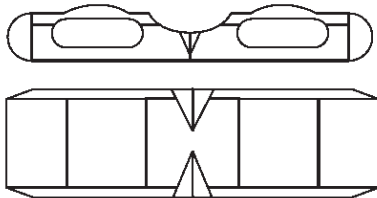

Air Spacer

Low Profile Air Spacer (WF)

Nylon Straight Connector

Spacer Part Number	Fractional Size	Key Part Number	Pieces per Box
WF188	3/16	DF188ST	2,000
WF219	7/32	DF219ST-1	7,000
WF250	1/4	DF250ST-1	6,500
WF281	9/32	DF281ST-1	6,000
WF312	5/16	DF312ST-1	4,800
WF344	11/32	DF344ST-1	4,700
WF375	3/8	DF375ST-1	4,500
WF406	13/32	DF406ST-1	4,300
WF438	7/16	DF438ST-1	4,000
WF469	15/32	DF469ST-1	3,900
WF500	1/2	DF500ST-1	3,800
WF531	17/32	DF531ST-1	3,600
WF563	9/16	DF563ST-1	3,400
WF594	19/32	DF594ST-1	3,200
WF625	5/8	DF625ST-1	3,000
WF656	21/32	DF656ST-1	2,800
WF688	11/16	DF688ST-1	2,500
WF719	23/32	DF719ST-1	2,200
WF750	3/4	DF750ST-1	2,000
WF781	25/32	DF781ST-1	1,800
WF812	13/16	DF812ST	4,000