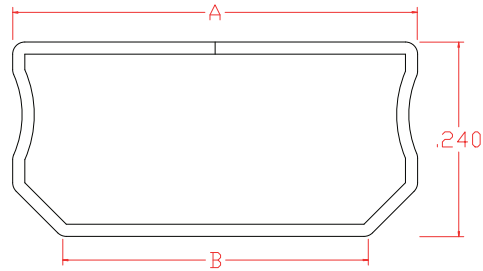

Standard lengths are 12'8" or 13' depending on the profile.

Related Connectors

**Nylon FlexiFin
Fixed 90° Corner Key**

**Nylon Fold & Lock
Corner Key**

**Nylon FlexiFin
Bending Corner Key**

**Glass Filled Nylon
Wraparound Corner Key**

**Plastic Straight
Connector**

**Steel Straight
Connector**

Air Spacer

Low Profile Air Spacer (WF)

Part Number	Fractional Size	Air Space in Inches (A)	(B) in Inches	Pieces per Carton	Linear Feet per Carton based on 156"
WF188	3/16	0.188	0.068	425	5,525
WF219	7/32	0.219	0.100	350	4,550
WF250	1/4	0.250	0.130	550	7,150
WF266	17/64	0.266	0.146	400	5,200
WF281	9/32	0.281	0.161	500	6,500
WF297	19/64	0.297	0.176	500	6,500
WF312	5/16	0.312	0.192	425	5,525
WF344	11/32	0.344	0.224	400	5,200
WF360	23/64	0.380	0.240	400	5,200
WF375	3/8	0.375	0.255	375	4,875
WF406	13/32	0.406	0.286	350	4,550
WF438	7/16	0.438	0.311	344	4,472
WF469	15/32	0.469	0.349	290	3,770
WF500	1/2	0.500	0.380	288	3,744
WF531	17/32	0.531	0.411	275	3,575
WF563	9/16	0.563	0.443	240	3,120
WF594	19/32	0.594	0.474	240	3,120
WF610	39/64	0.610	0.490	225	2,925
WF625	5/8	0.625	0.505	225	2,925
WF656	21/32	0.656	0.536	225	2,925
WF688	11/16	0.688	0.588	200	2,600
WF719	23/32	0.719	0.599	192	2,496
WF728		0.728	0.608	200	2,600
WF750	3/4	0.750	0.630	200	2,600
WF781	25/32	0.781	0.661	192	2,496
WF812	13/16	0.812	0.692	175	2,275