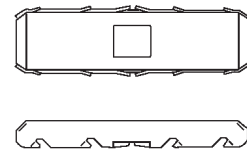

Standard lengths are 12'8" or 13' depending on the profile.

Related Connectors

**Nylon FlexiFin
Fixed 90° Corner Key**

**Nylon Fold & Lock
Corner Key**

**Nylon FlexiFin
Bending Corner Key**

**Glass Filled Nylon
Wraparound Corner Key**

**Plastic Straight
Connector**

**Steel Straight
Connector**

Air Spacer

Low Profile Air Spacer (WF)

Part Number	Fractional Size	Air Space in Inches (A)	(B) in Inches	Pieces per Carton	Linear Feet per Carton based on 156"
WF188	3/16	0.188	0.068	425	5,525
WF219	7/32	0.219	0.100	350	4,550
WF250	1/4	0.250	0.130	550	7,150
WF266	17/64	0.266	0.146	400	5,200
WF281	9/32	0.281	0.161	500	6,500
WF297	19/64	0.297	0.176	500	6,500
WF312	5/16	0.312	0.192	425	5,525
WF344	11/32	0.344	0.224	400	5,200
WF360	23/64	0.380	0.240	400	5,200
WF375	3/8	0.375	0.255	375	4,875
WF406	13/32	0.406	0.286	350	4,550
WF438	7/16	0.438	0.311	344	4,472
WF469	15/32	0.469	0.349	290	3,770
WF500	1/2	0.500	0.380	288	3,744
WF531	17/32	0.531	0.411	275	3,575
WF563	9/16	0.563	0.443	240	3,120
WF594	19/32	0.594	0.474	240	3,120
WF610	39/64	0.610	0.490	225	2,925
WF625	5/8	0.625	0.505	225	2,925
WF656	21/32	0.656	0.536	225	2,925
WF688	11/16	0.688	0.588	200	2,600
WF719	23/32	0.719	0.599	192	2,496
WF728		0.728	0.608	200	2,600
WF750	3/4	0.750	0.630	200	2,600
WF781	25/32	0.781	0.661	192	2,496
WF812	13/16	0.812	0.692	175	2,275