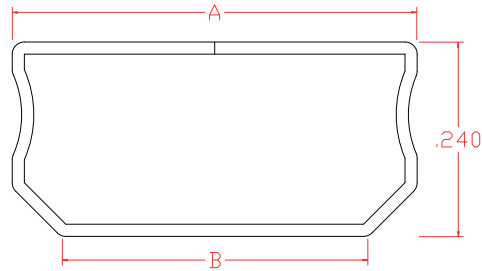

Air Spacer

Low Profile Air Spacer (WF)

Laser-welded air spacers are available in mill finish, clear, light bronze, dark bronze, black and gold anodized aluminum, and galvanized and HY-NZ (Nickel Zinc coated) steel. Spacers can be imprinted or cut-to-length. Zipper welds or solid welds with perforated top can be specified.

Standard lengths are 12'8" or 13' depending on the profile.

Related Connectors

**Nylon FlexiFin
Fixed 90° Corner Key**

**Nylon Fold & Lock
Corner Key**

**Nylon FlexiFin
Bending Corner Key**

**Glass Filled Nylon
Wraparound Corner Key**

**Plastic Straight
Connector**

**Steel Straight
Connector**

Air Spacer

Low Profile Air Spacer (WF)

Part Number	Fractional Size	Air Space in Inches (A)	(B) in Inches	Pieces per Carton	Linear Feet per Carton based on 156"
WF188	3/16	0.188	0.068	425	5,525
WF219	7/32	0.219	0.100	350	4,550
WF250	1/4	0.250	0.130	550	7,150
WF266	17/64	0.266	0.146	400	5,200
WF281	9/32	0.281	0.161	500	6,500
WF297	19/64	0.297	0.176	500	6,500
WF312	5/16	0.312	0.192	425	5,525
WF344	11/32	0.344	0.224	400	5,200
WF360	23/64	0.380	0.240	400	5,200
WF375	3/8	0.375	0.255	375	4,875
WF406	13/32	0.406	0.286	350	4,550
WF438	7/16	0.438	0.311	344	4,472
WF469	15/32	0.469	0.349	290	3,770
WF500	1/2	0.500	0.380	288	3,744
WF531	17/32	0.531	0.411	275	3,575
WF563	9/16	0.563	0.443	240	3,120
WF594	19/32	0.594	0.474	240	3,120
WF610	39/64	0.610	0.490	225	2,925
WF625	5/8	0.625	0.505	225	2,925
WF656	21/32	0.656	0.536	225	2,925
WF688	11/16	0.688	0.588	200	2,600
WF719	23/32	0.719	0.599	192	2,496
WF728		0.728	0.608	200	2,600
WF750	3/4	0.750	0.630	200	2,600
WF781	25/32	0.781	0.661	192	2,496
WF812	13/16	0.812	0.692	175	2,275