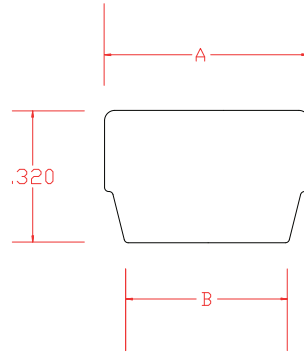

Standard lengths are 12'8" or 13' depending on the profile.

Related Connectors

**Nylon FlexiFin
Fixed 90° Corner Key**

**Nylon Fold & Lock
Corner Key with Hook**

**Nylon FlexiFin
Bending Corner Key**

**Nylon Fixed 90°
Corner Key with Hook**

**Nylon Bending
Corner Key with Hook**

**Nylon Straight
Connector**

**Nylon Straight Connector -
Pass Desiccant**

Steel Straight Connector

Air Spacer

A-Profile Air Spacer

Part Number	Fractional Size	Air Space in Inches (A)	(B) in Inches	Pieces per Carton	Linear Feet per Carton based on 152"
W188A	3/16	0.188	0.088	350	4,434
W219A	7/32	0.219	0.119	285	3,610
W250A	1/4	0.250	0.150	450	5,700
W281A	9/32	0.281	0.181	350	4,434
W297A	19/64	0.297	0.197	375	4,750
W312A	5/16	0.312	0.213	350	4,434
W344A	11/32	0.344	0.244	325	4,117
W360A	23/64	0.360	0.260	275	3,483
W375A	3/8	0.375	0.275	285	3,610
W406A	13/32	0.406	0.306	275	3,484
W438A	7/16	0.438	0.338	252	3,192
W469A	15/32	0.469	0.369	234	2,964
W500A	1/2	0.500	0.400	216	2,736
W531A	17/32	0.531	0.431	190	2,407
W563A	9/16	0.563	0.463	198	2,508
W594A	19/32	0.594	0.494	180	2,280
W625A	5/8	0.625	0.525	180	2,280
W656A	21/32	0.656	0.556	162	2,052
W688A	11/16	0.688	0.588	160	2,027
W719A	23/32	0.719	0.619	152	1,926
W750A	3/4	0.750	0.650	144	1,824
W781A	25/32	0.781	0.681	133	1,685
W812A	13/16	0.812	0.712	133	1,685
W875A	7/8	0.875	0.775	126	1,596

Air Spacer

A-Profile Air Spacer

**Nylon FlexiFin
Fixed 90° Corner Key**

Part Number	Fractional Size	Key Part Number	Pieces per Box
W188A	3/16	DWA188P	8,000
W250A	1/4	DWA250P	6,200
W297A	19/64	DWA297P	4,600
W312A	5/16	DWA312P	4,200
W360A	23/64	DWA360P	3,800
W375A	3/8	DWA375P	3,600
W406A	13/32	DWA406P	3,400
W438A	7/16	DWA438P	3,200
W469A	15/32	DWA469P	3,000
W500A	1/2	DWA500P	2,600
W531A	17/32	DWA531P	2,400
W563A	9/16	DWA563P	2,400
W594A	19/32	DWA594P	2,300
W625A	5/8	DWA625P	2,200
W656A	21/32	DWA656P	2,100
W688A	11/16	DWA688P	2,000
W719A	23/32	DWA719P	1,900
W750A	3/4	DWA750P	1,800
W812A	13/16	DWA812P	1,500
W875A	7/8	DWA875P	1,400