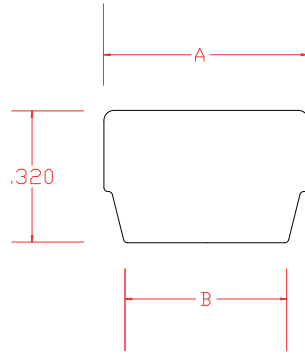

Air Spacer

A-Profile Air Spacer

Laser-welded air spacers are available in mill finish, clear, light bronze, dark bronze, black and gold anodized aluminum, and galvanized and HY-NZ (Nickel Zinc coated) steel. Spacers can be imprinted or cut-to-length. Zipper welds or solid welds with perforated top can be specified.

Standard lengths are 12'8" or 13' depending on the profile.

Related Connectors